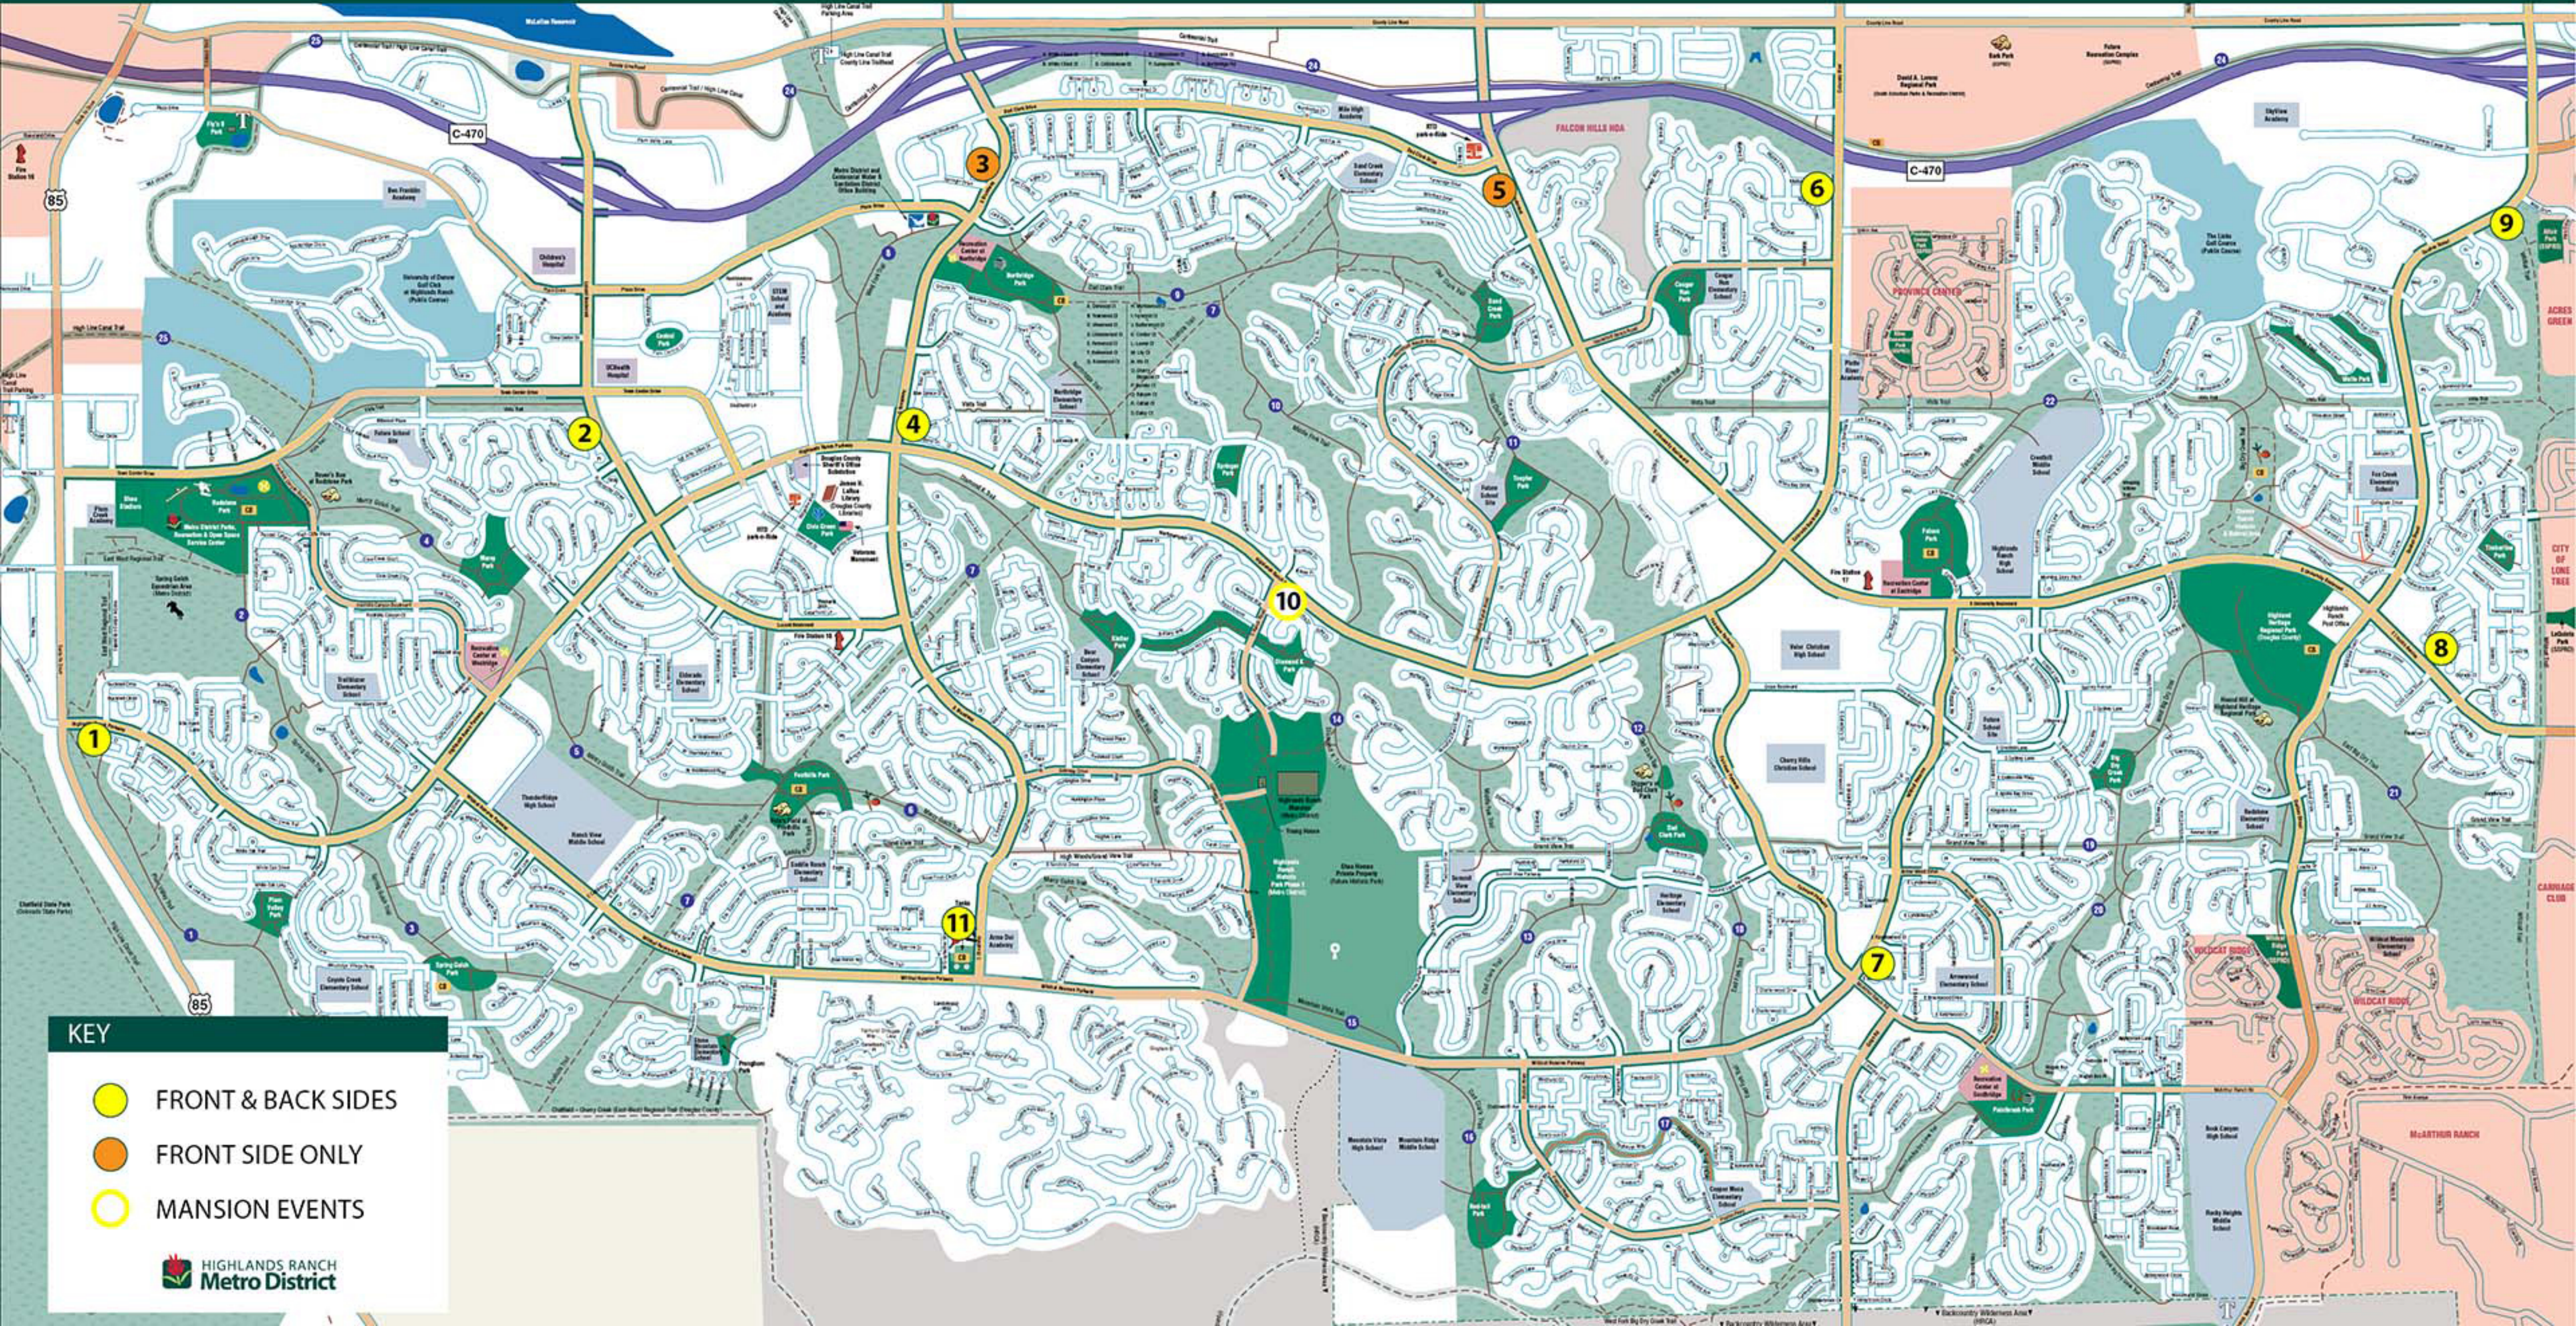

# Community Event Sign Locations

## KEY

-  FRONT & BACK SIDES
-  FRONT SIDE ONLY
-  MANSION EVENTS