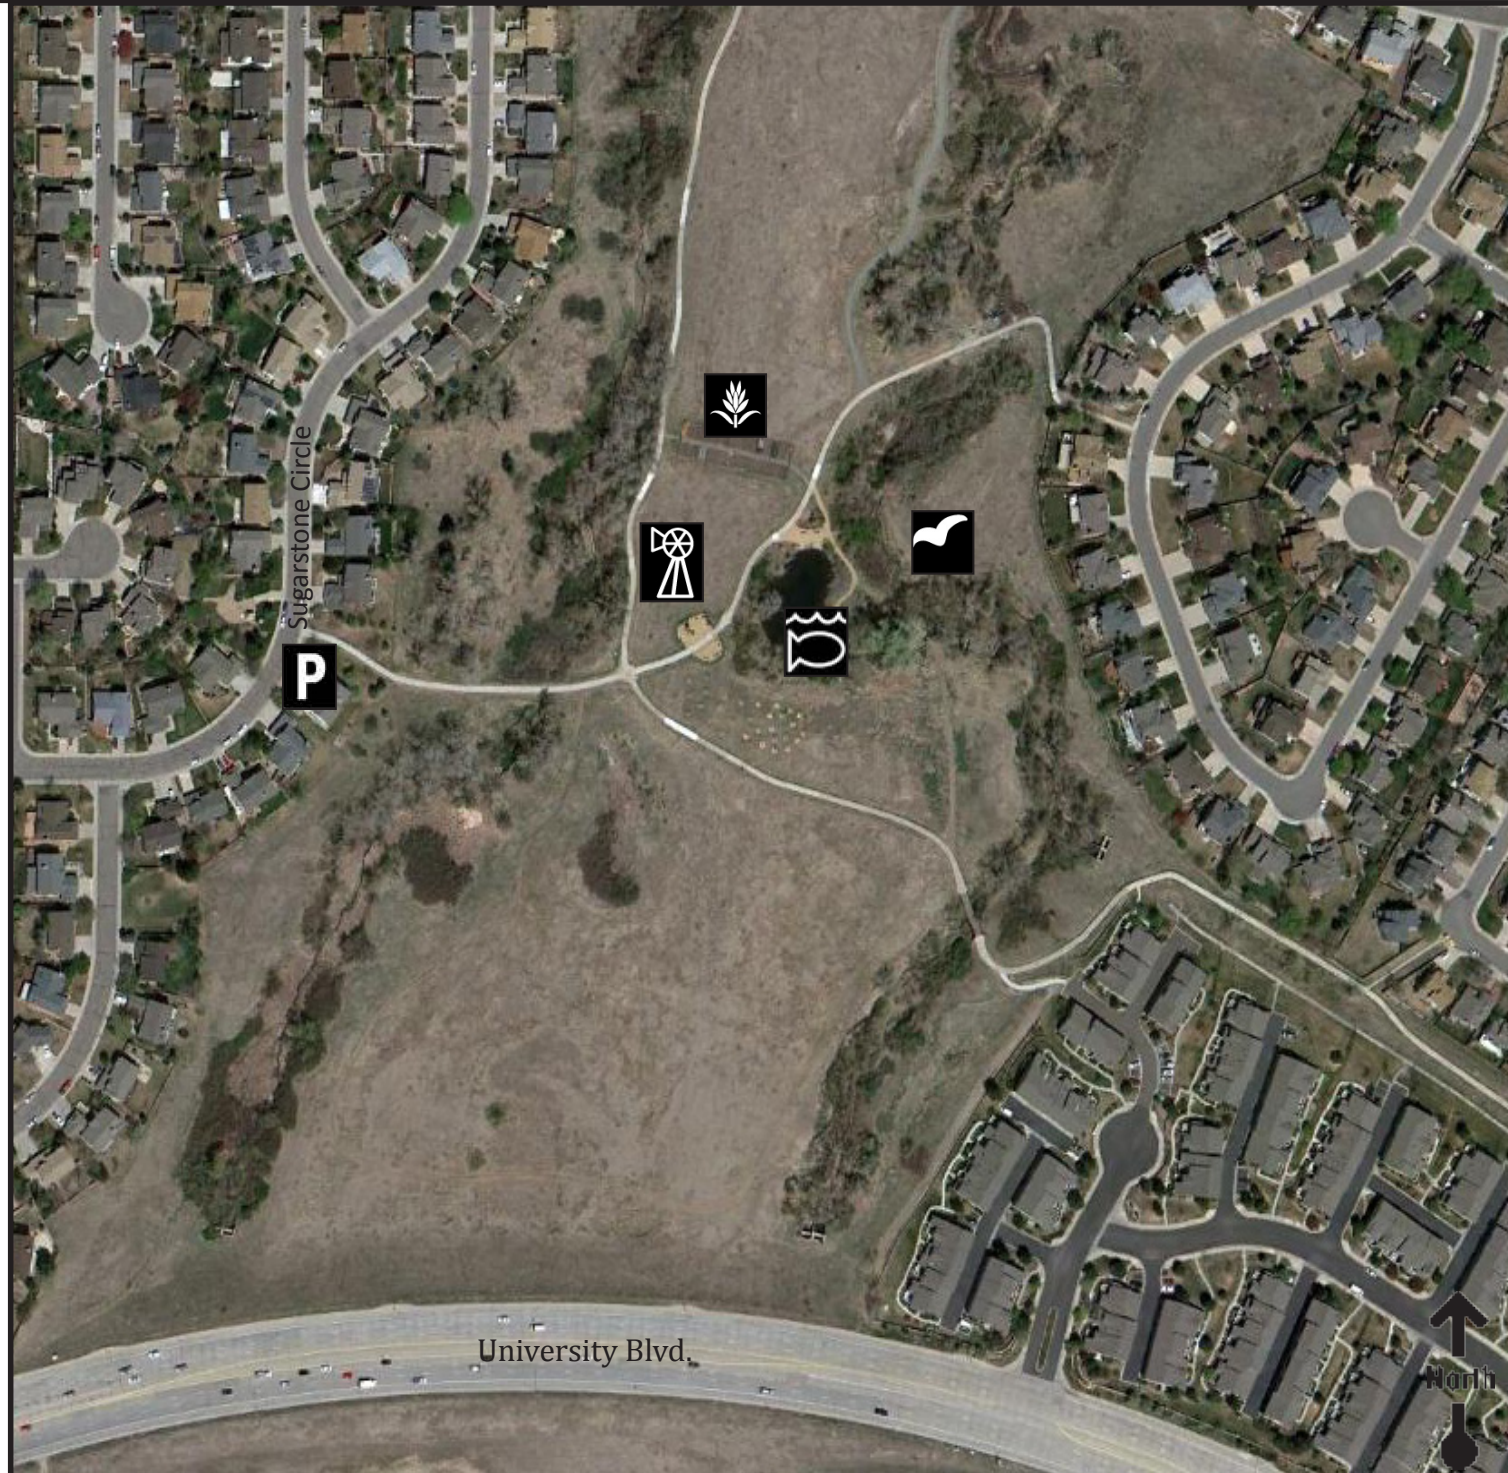

Cheese Ranch Historic Park 9191 Sugarstone Circle, Highlands Ranch, CO 80130

Park Legend / Descriptions

-  Historic Windmill
-  Parking On-Street
-  Community Garden
-  Wildlife Observation Area
-  Pond