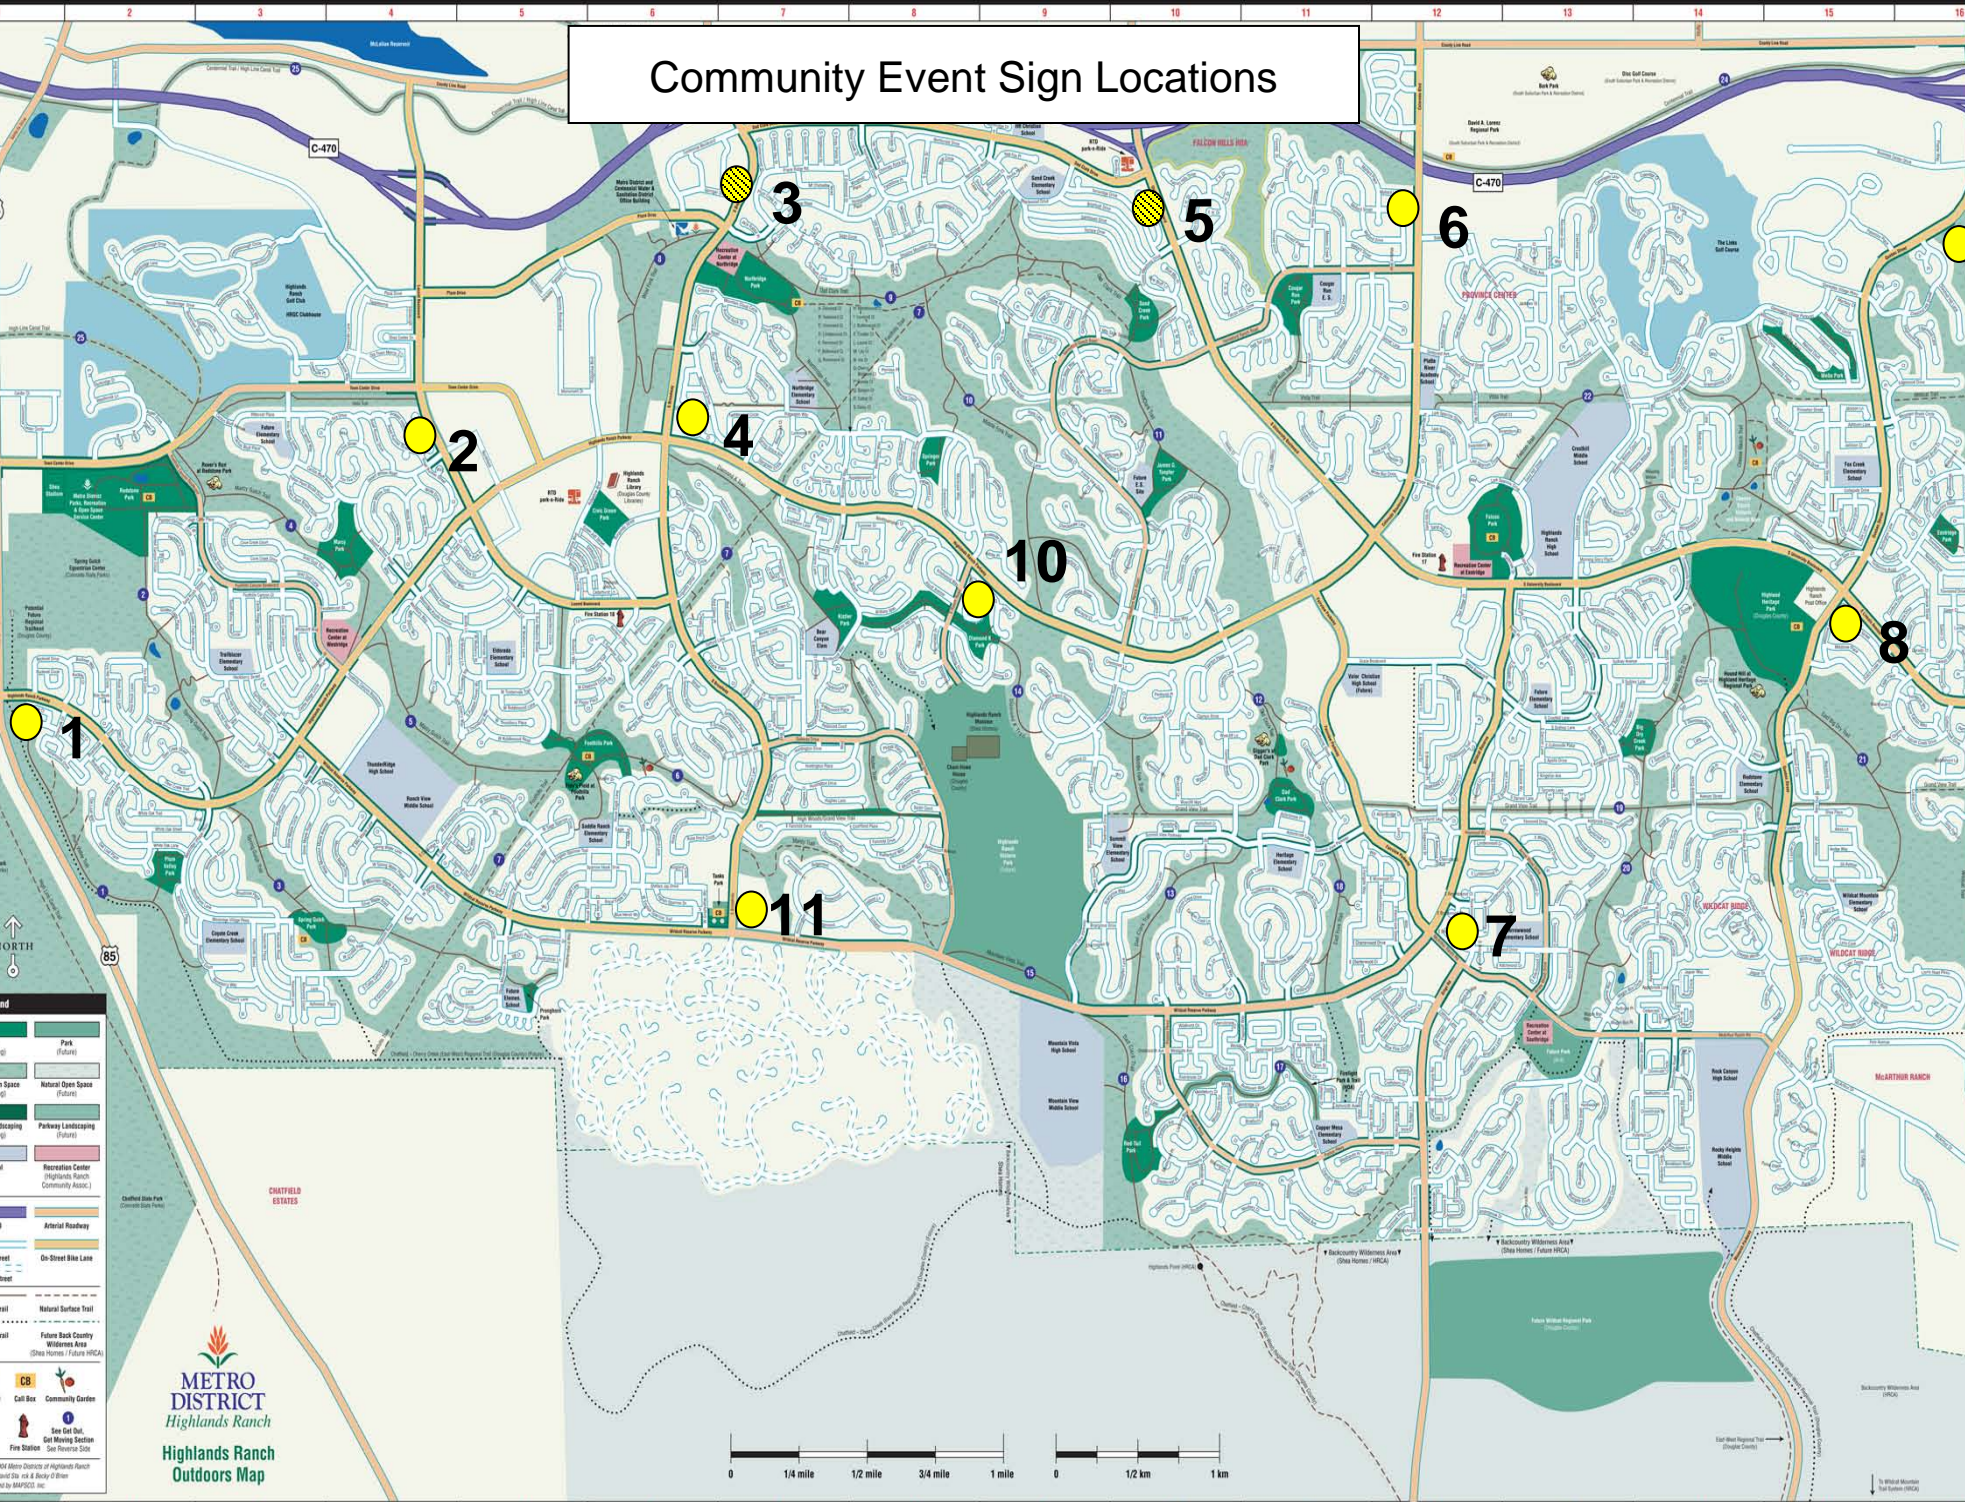

Community Event Sign Locations